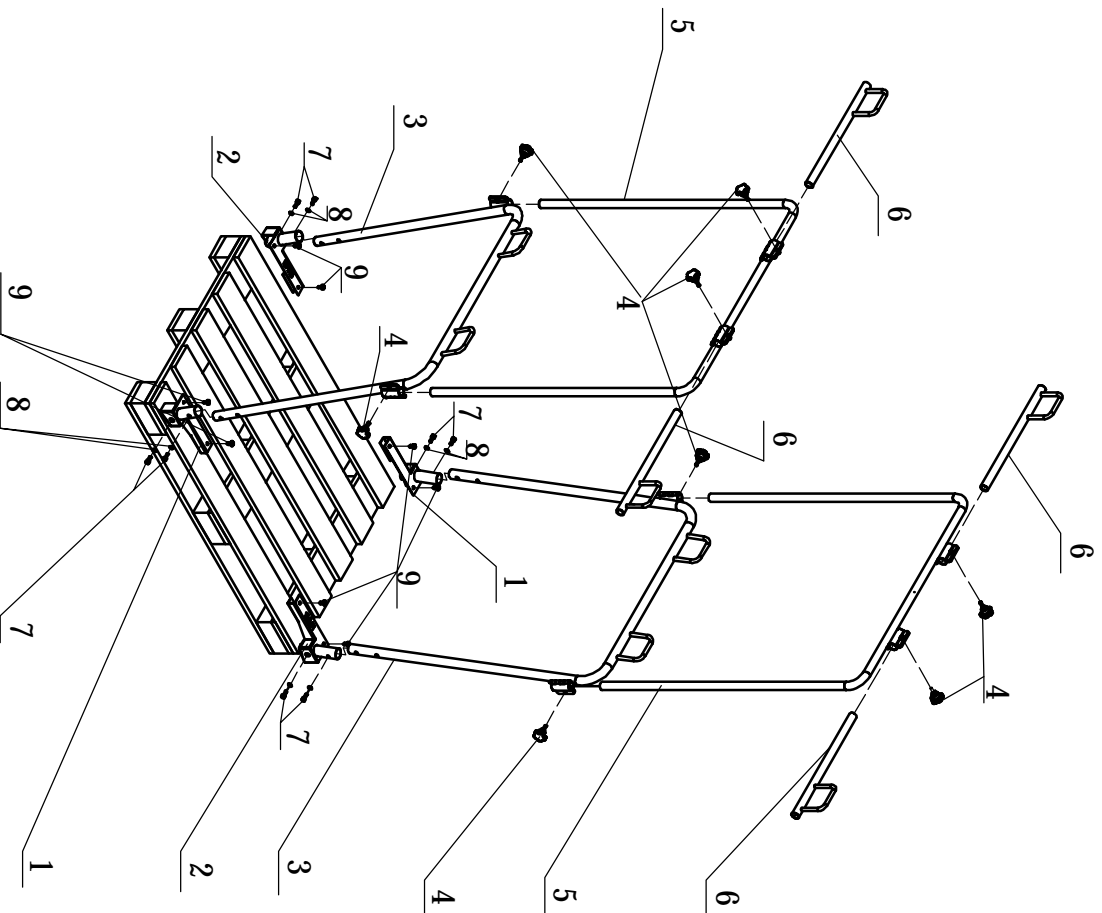

Flexi Bigbag Stativ Art. nr. 2026

Instruction Manual Bruksanvisning

Components included:

SN	Part name	QTY
1	Right leg	2
2	Left leg	2
3	Bottom pallet rack	2
4	fastening clamp	8
5	up pallet rack	2
6	bag hook	4
7	Bol t M8*20	8
8	Wahser ϕ 8	8
9	Selftaping screw M8*20	8